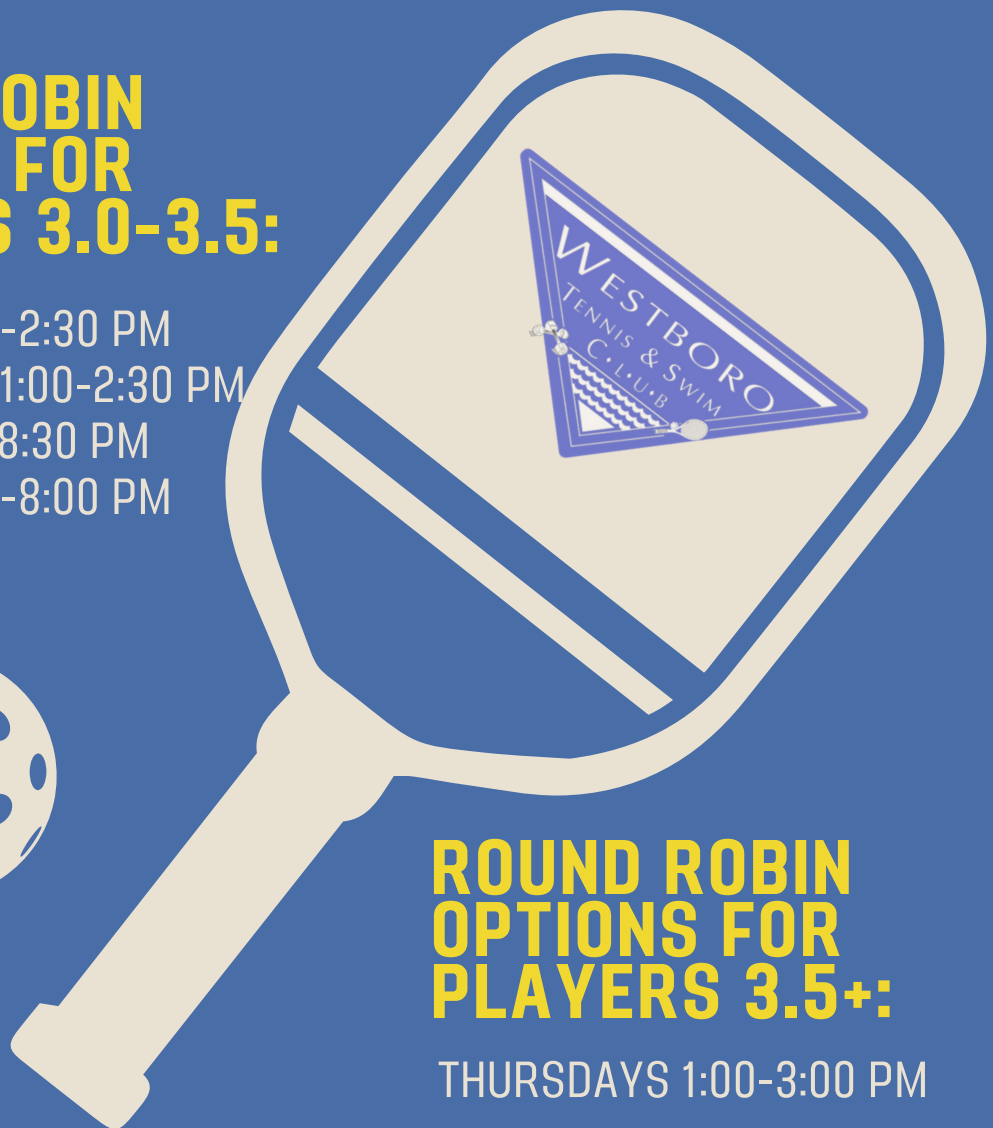

PICKLEBALL ROUND ROBINS

ROUND ROBIN OPTIONS FOR PLAYERS 3.0-3.5:

MONDAYS 1:00-2:30 PM
WEDNESDAYS 1:00-2:30 PM
FRIDAYS 7:00-8:30 PM
SUNDAYS 6:00-8:00 PM

ROUND ROBIN OPTIONS FOR PLAYERS 3.5+:

THURSDAYS 1:00-3:00 PM

THE COST FOR MEMBERS IS \$10 FOR 90 MINUTES AND \$12 FOR 120-MINUTES.
NON-MEMBER COST IS \$15 AND \$18 RESPECTIVELY.

FOR QUESTIONS OR TO REGISTER CONTACT MICHAEL: MZ@WTSC.COM